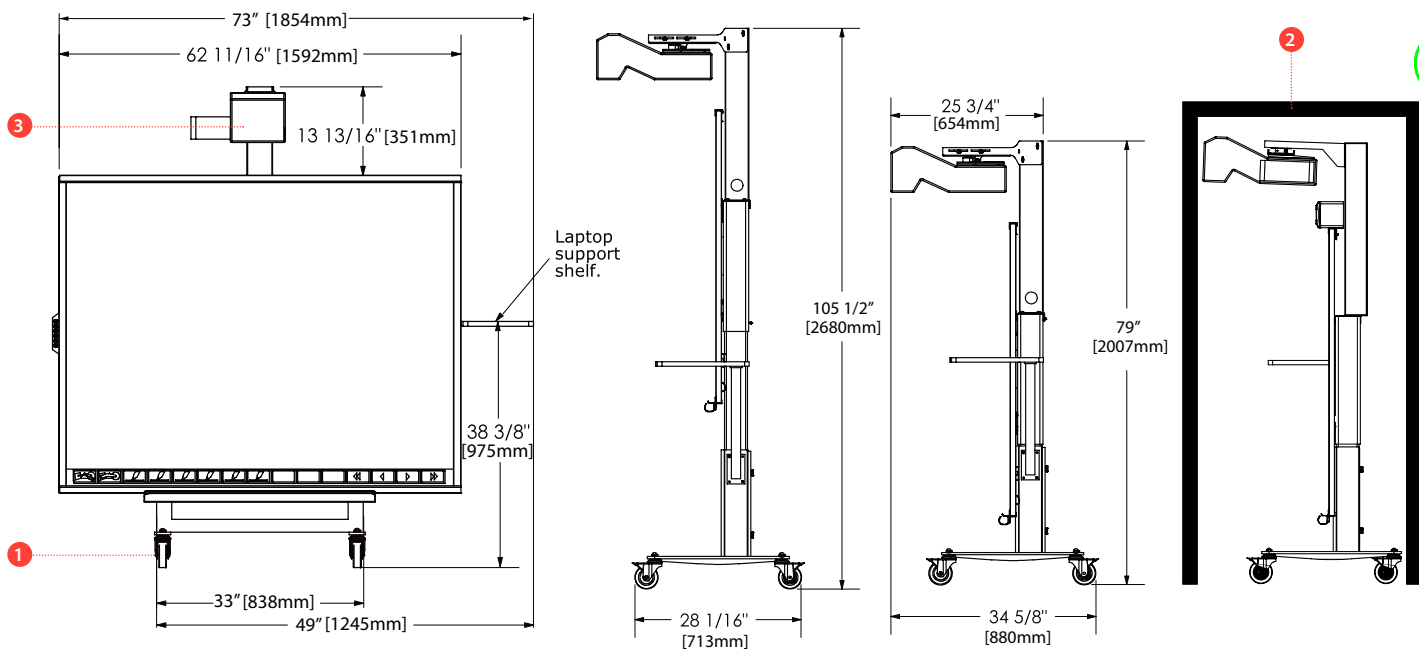

Dimensional Details

Overall width	Stand only	33" (0.8m)
	Stand w/laptop arm	49" (1.3m)
	Max; TeamBoard RT 77" 4:3	73 ^{1/8} " (1.9m)
Overall height	Min; (laptop positioned behind board)	62 ^{5/8} " (1.6m)
	(laptop rotated out)	73 ^{1/8} " (1.9m)
	Max; no projector	8' 6 ^{5/8} " (2.6m)
	Max; with projector	8' 9 ^{1/2} " (2.7m)
Overall depth	Min; no projector	6' 4 ^{1/8} " (1.93m)
	Min; with projector	6' 7" (2m)
	Without projector	28" (0.7m)
Net Weight	With Sanyo projector	~ 35" varies
	Without projector	124 lbs. (56kg)
Operating Environment	Sanyo XL50 projector only	16.7 lbs. (7.6kg)
		41° F to 104°F (+5°C to +40°C)

No Hassle:

If you have any problems, pick up the phone and let us know. We expect, and need, our customers to be delighted with our products and services.

Shipping

Stand only	Dimensions	36" x 48" x 6" (92cm x 122cm x 15cm)
	Gross Shipping Weight	130 lbs. (59kg)